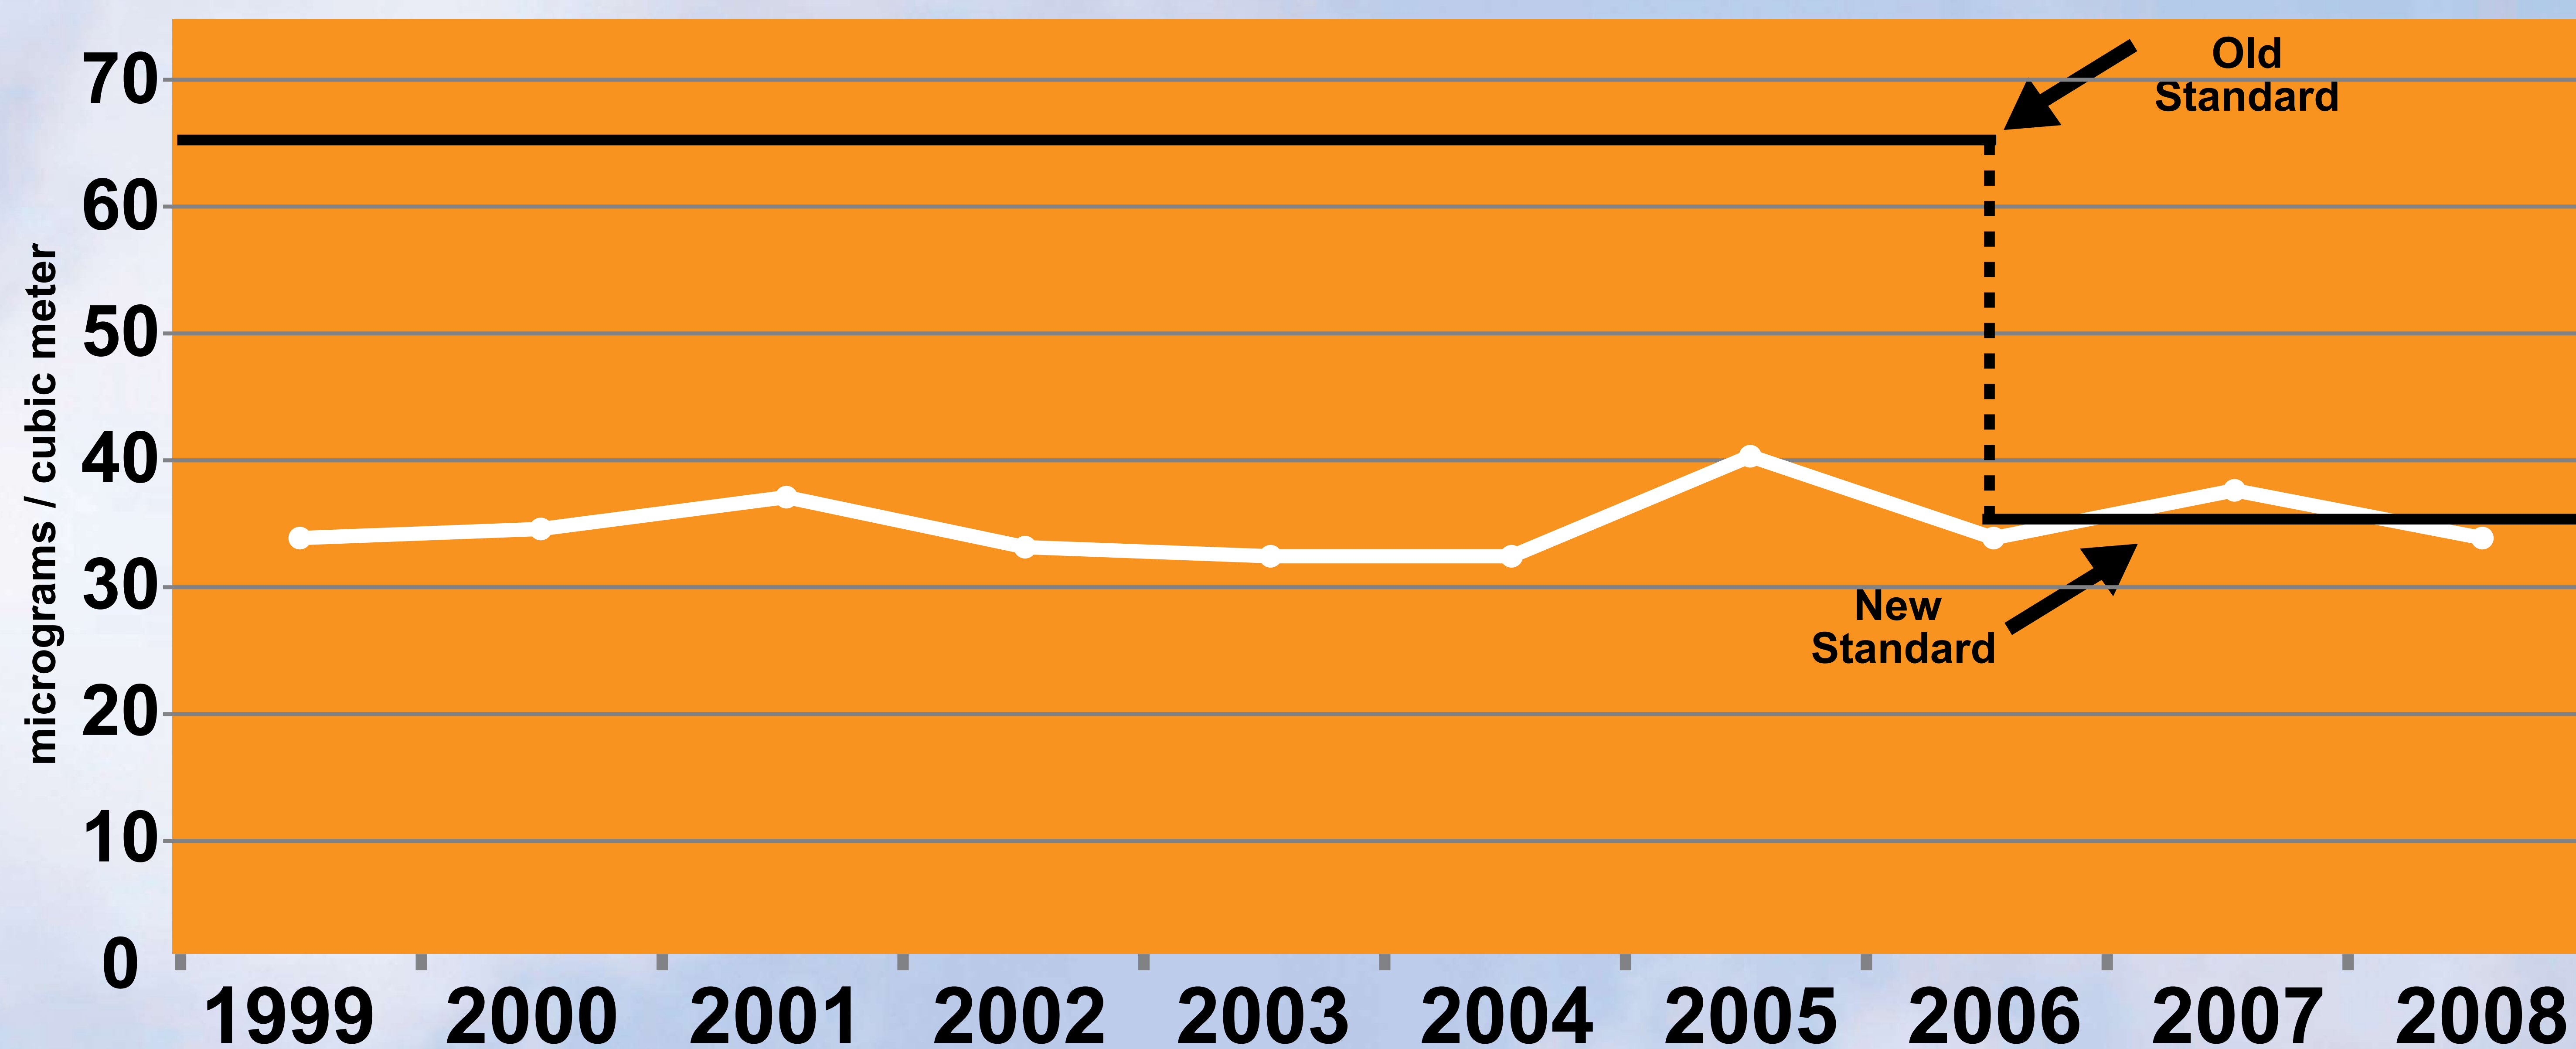

Keep working together
for healthy air.

Dane County Fine Particle Pollution

EMPLOYER NETWORK

**Join with other employers
who are making a difference.**

American Prefinishing ■ Auburn Ridge-Marshall ■ Badger Coaches ■ Ball Corporation ■ Belleville Division-SICO North America
Berntsen Brass & Aluminum Foundry, Inc. ■ Bock Water Heaters, Inc. ■ Briggs and Stratton Company ■ The Burr Group, LLC
Carnes Company ■ City of Madison ■ Cummins NPower ■ CW Carlson Company ■ Dane County ■ Durham School Services ■ Endres
Manufacturing Company ■ Firestone Building Products ■ First Student Bus Services ■ Goodyear Tire & Rubber Company ■ Greater
Madison Chamber of Commerce ■ Kraft Foods ■ Knupp & Watson ■ Kwik Trip, Inc. ■ Madison Area Transportation Planning Board
Madison Environmental Group ■ Madison Gas & Electric Company ■ Madison Kipp Corporation ■ Madison Metropolitan School
District ■ Madison Pre-hung Doors & Pre-finishing ■ Metro Transit ■ Middleton-Cross Plains School District ■ Midwest Prefinishing, Inc.
Morris Material Handling ■ Oil Equipment Company ■ OPW, Inc. ■ PDQ Foodstores, Inc. ■ Research Products Corporation ■ Riteway
Bus Services ■ Springs Industries, Inc. ■ Standex-Federal Industries ■ Stoughton Trailers ■ Uniroyal Engineered Products ■ University
of Wisconsin-Madison ■ UW-Extension ■ Weir Slurry Group, Inc. ■ Wisconsin Department of Administration ■ Wisconsin Department
of Commerce, Small Business Assistance Program ■ Wisconsin Department of Health Services ■ Wisconsin Department of Natural
Resources ■ Wisconsin Department of Public Instruction ■ Wisconsin Focus on Energy ■ Wisconsin Petroleum Council ■ Wisconsin
Petroleum Marketers and Convenience Store Association ■ Wisconsin Soybean Association ■ Zalk Josephs Fabricators, Inc.